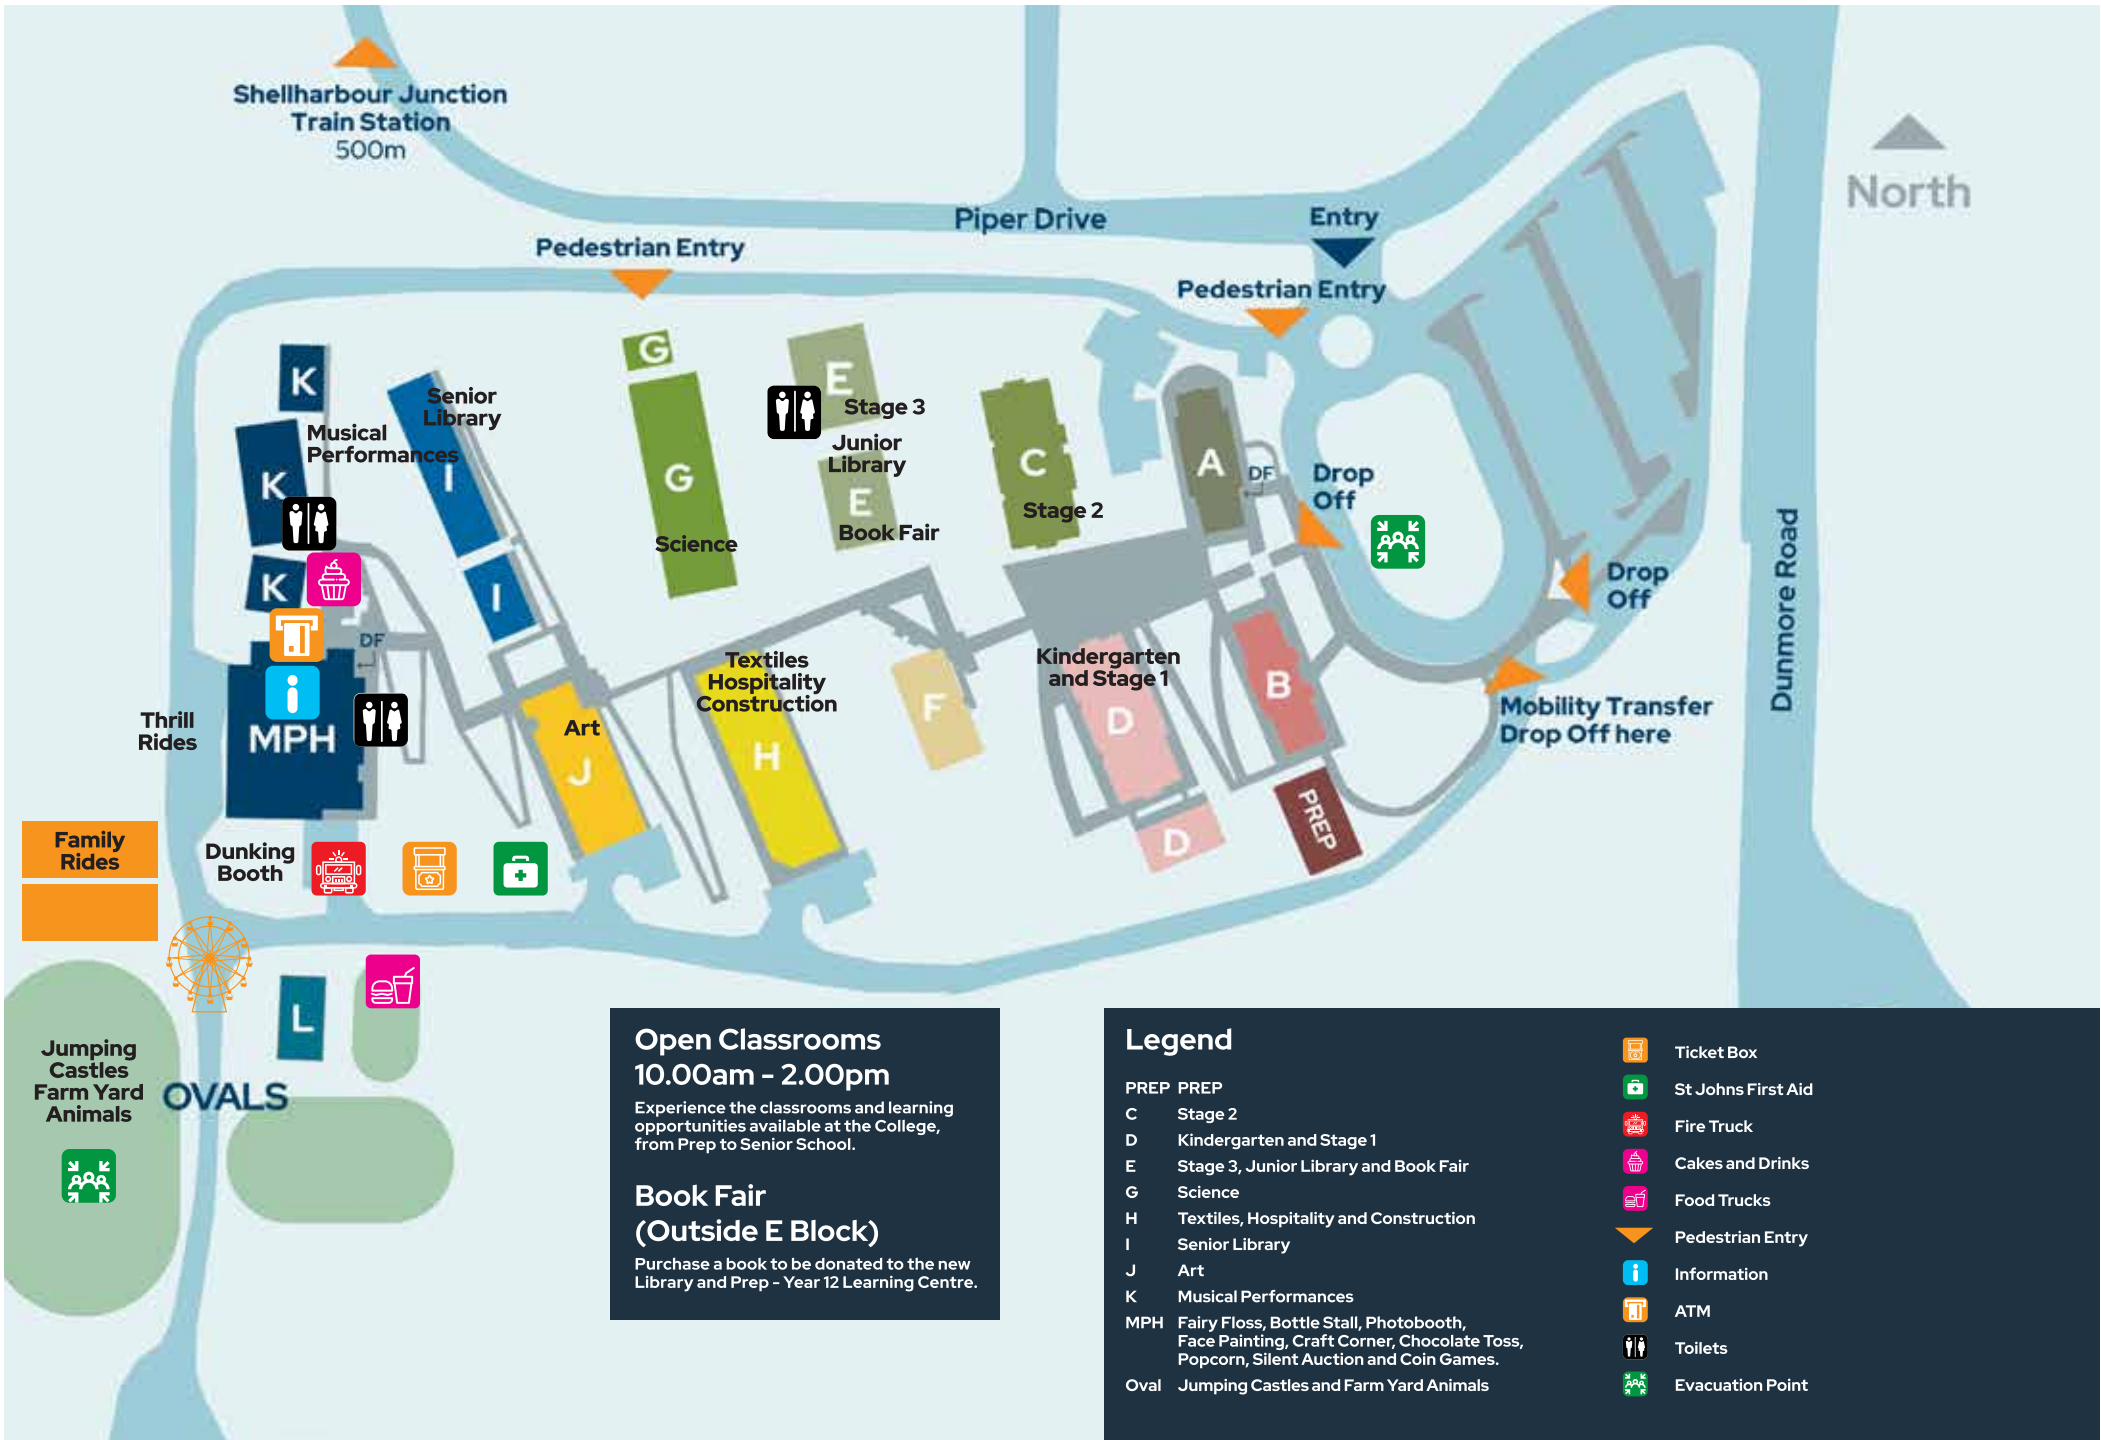

Shellharbour
Anglican College

COMMUNITY

Fair & Open Day

Shellharbour Junction
Train Station
500m

Piper Drive

North

Pedestrian Entry

Entry

Pedestrian Entry

K Senior Library
K Musical Performances

G Science

E Stage 3
E Junior Library
E Book Fair

C Stage 2

A Drop Off

Drop Off

Dunmore Road

Mobility Transfer
Drop Off here

Thrill Rides

MPH

Art

H Textiles
H Hospitality
H Construction

D Kindergarten
D and Stage 1

PREP

Family Rides

Dunking Booth

Jumping Castles
Farm Yard Animals

OVALS

L

Shellharbour Anglican College

1 Piper Drive, Dunmore NSW 2529
PO Box 4147, Dunmore NSW 2529
02 4297 6029
info@shellharbourac.nsw.edu.au
shellharbourac.nsw.edu.au